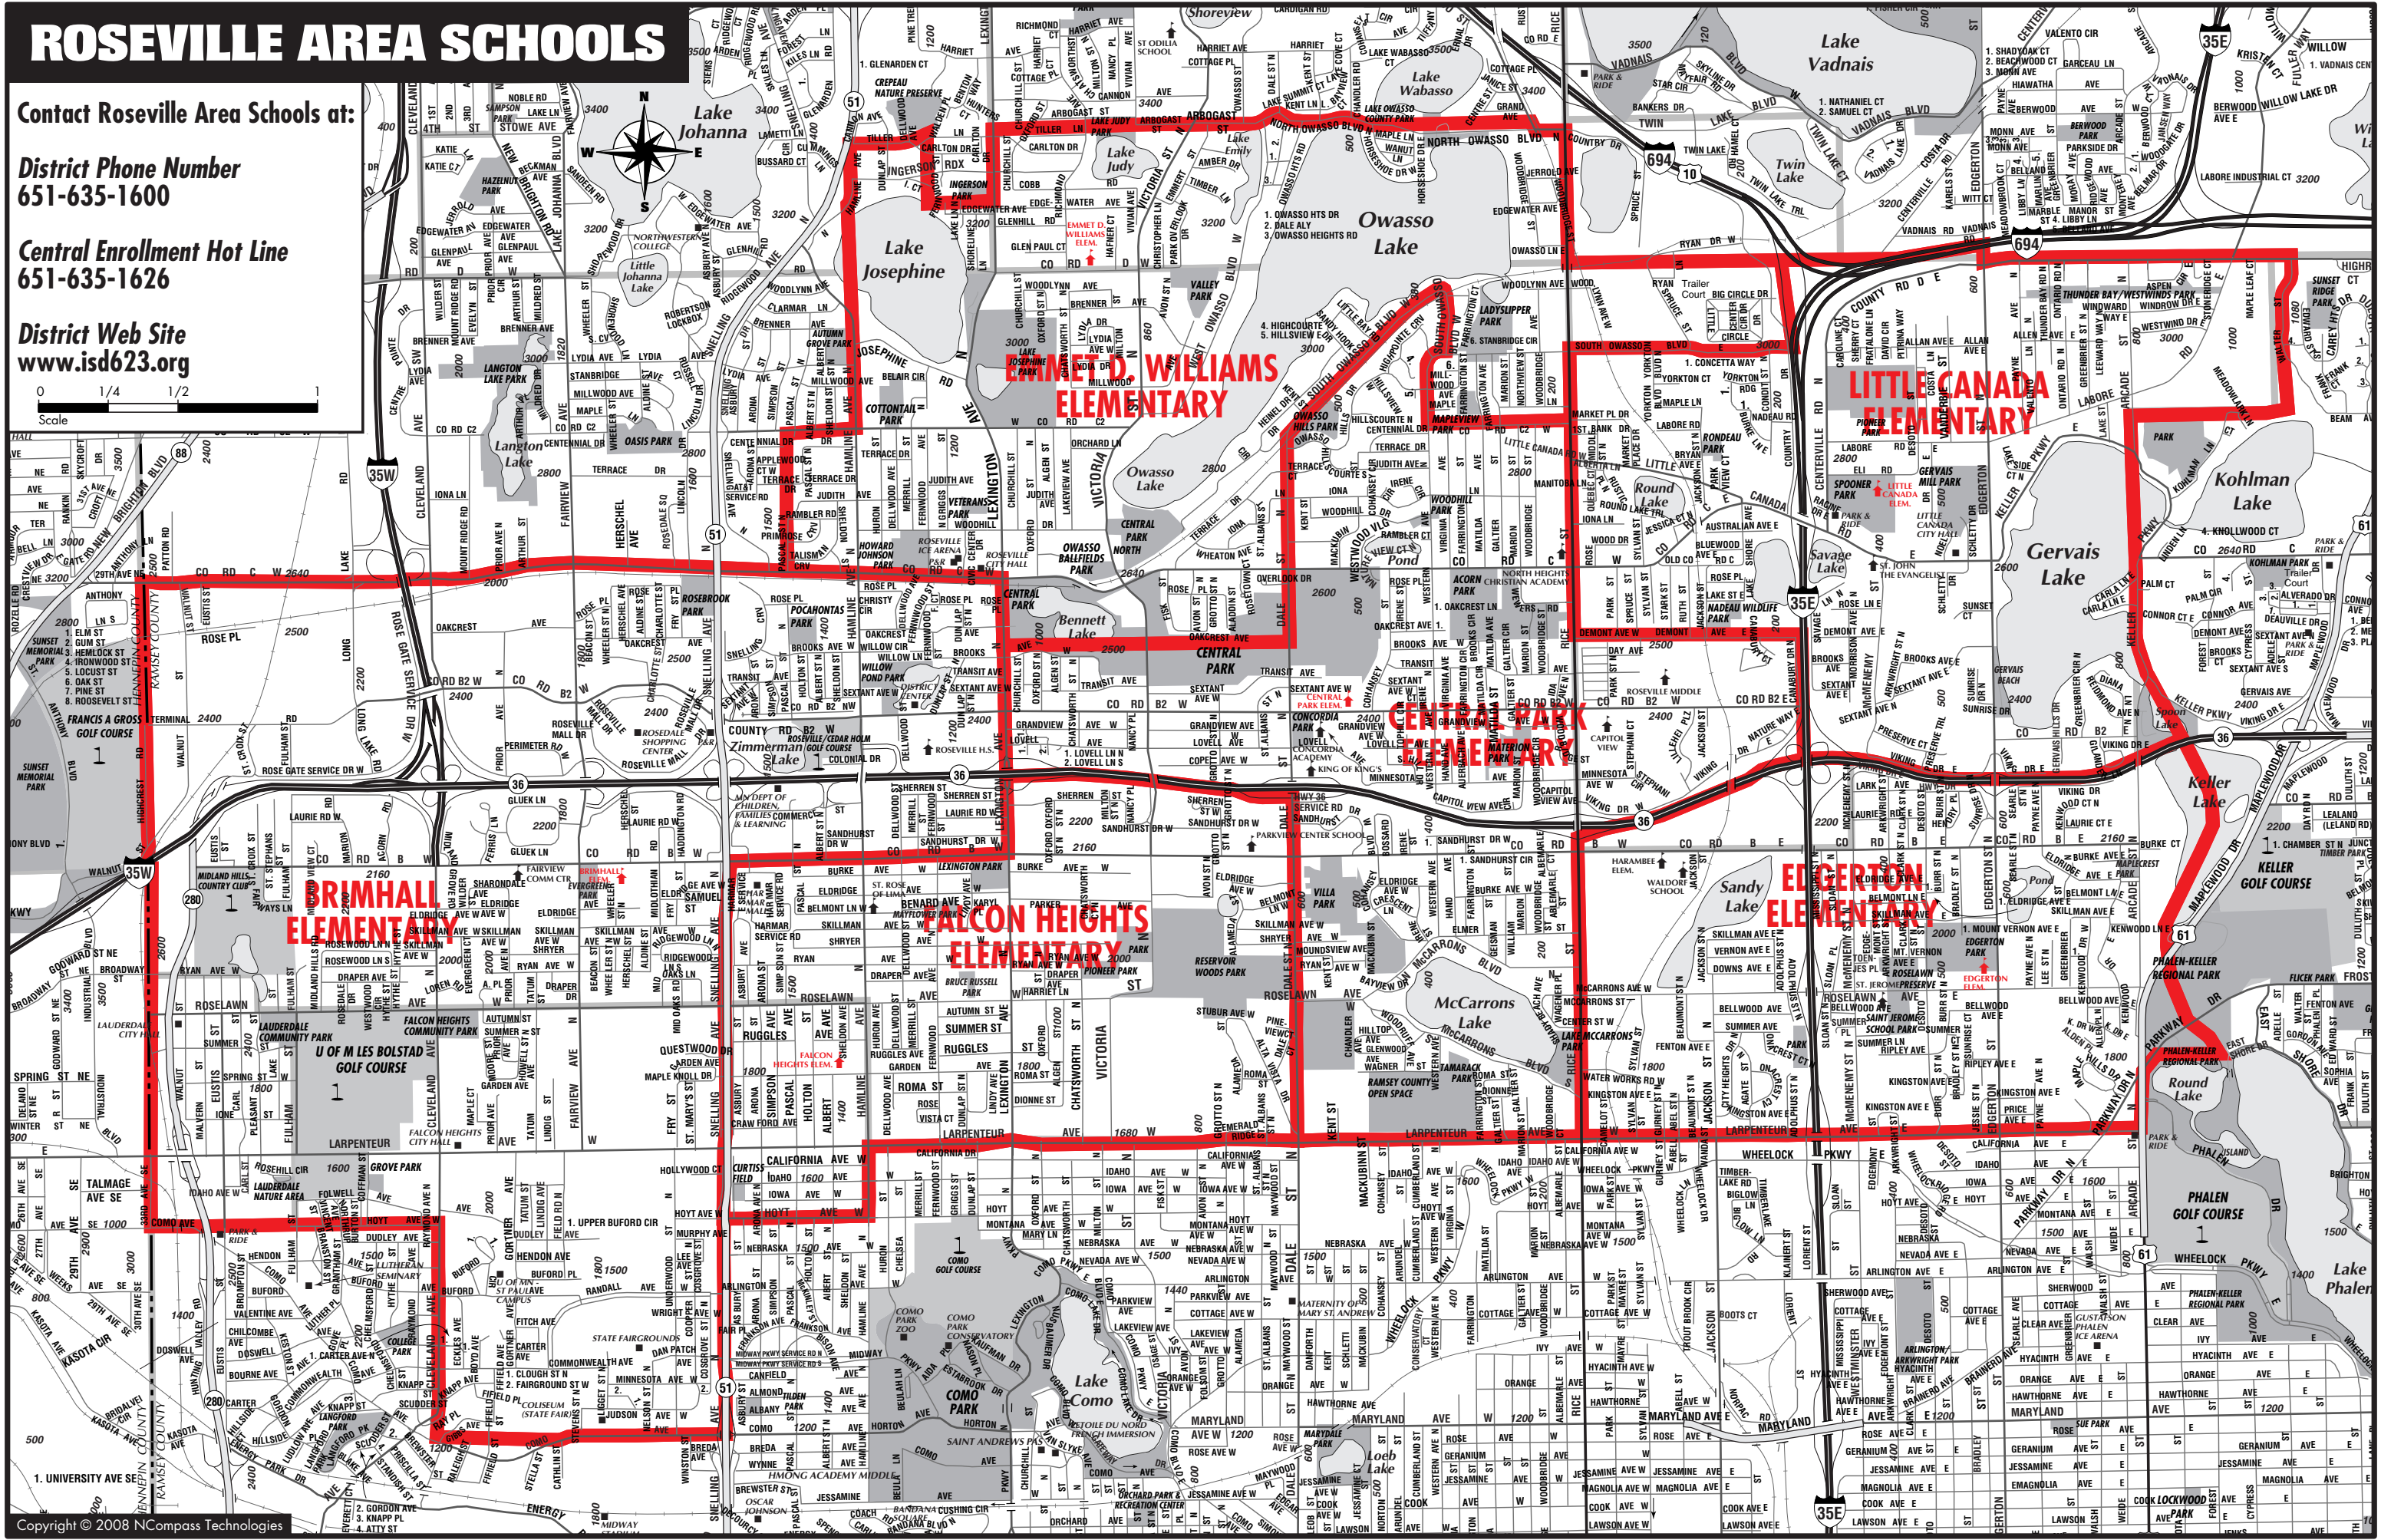

# ROSEVILLE AREA SCHOOLS

Contact Roseville Area Schools at:

District Phone Number  
651-635-1600

Central Enrollment Hot Line  
651-635-1626

District Web Site  
[www.isd623.org](http://www.isd623.org)

**WILLIAMS  
ELEMENTARY**

**LITTLE CANADA  
ELEMENTARY**

**BRIMHALL  
ELEMENTARY**

**FALCON HEIGHTS  
ELEMENTARY**

**CENTRAL PARK  
ELEMENTARY**

**EDGERTON  
ELEMENTARY**