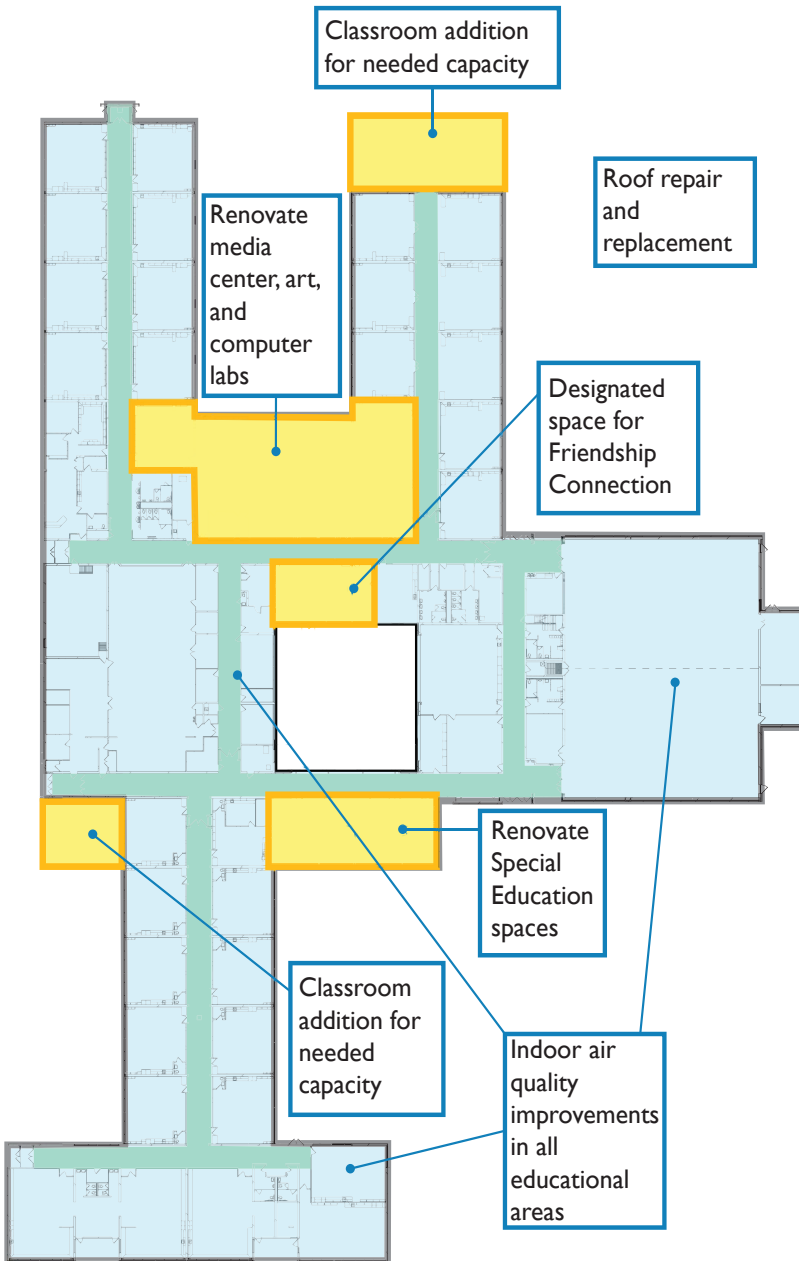

BRIMHALL ELEMENTARY SCHOOL

1744 County Road B West in Roseville

PROPOSED BUILDING PROJECTS

- Improving or replacing heating, ventilation, and air conditioning in classrooms and teaching spaces
- Repairing and/or replacing roof
- Repairing paving
- Adding classrooms to accommodate enrollment growth (enabling Friendship Connection to reclaim classroom space)
- Renovating Special Education areas to align with student needs
- Renovating media center including computer lab
- Renovating art classroom
- Revising traffic patterns and parking lot to improve pedestrian and vehicular safety