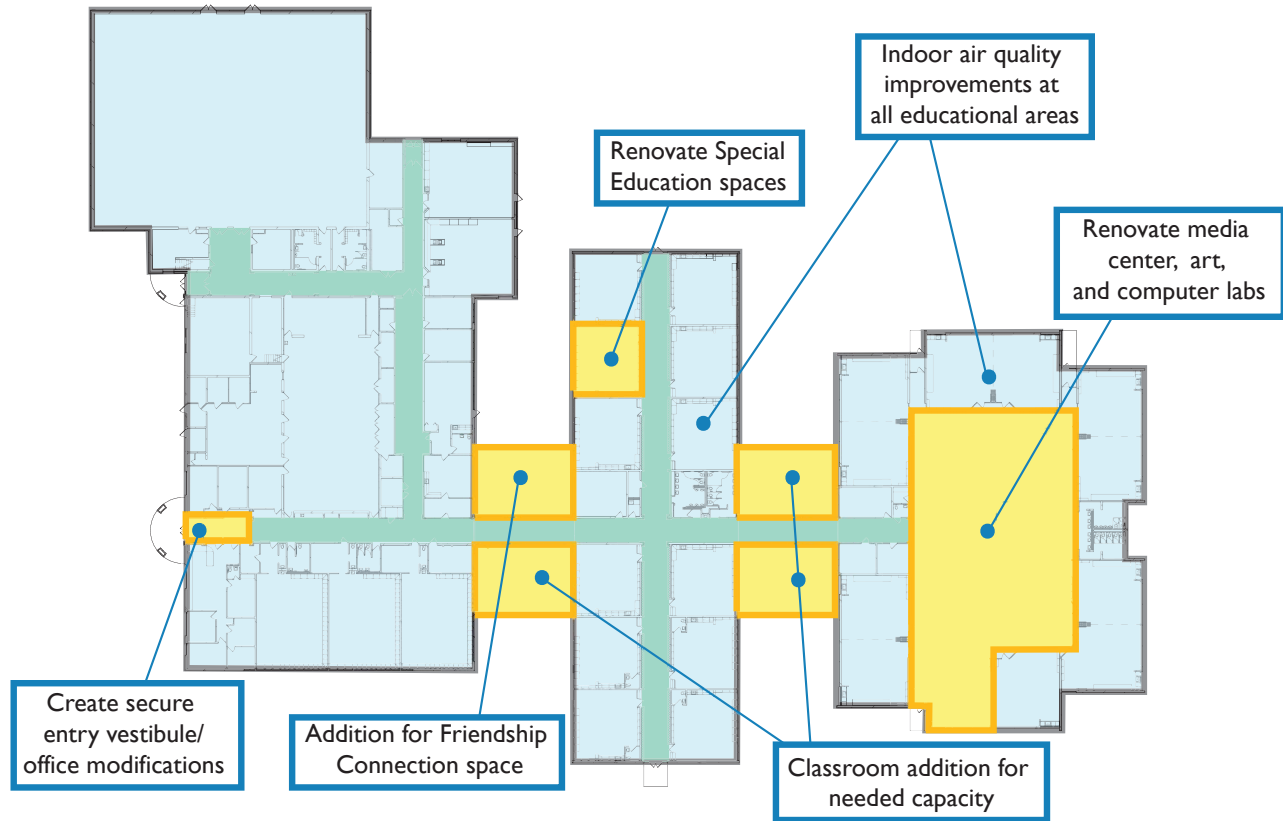

## PROPOSED BUILDING PROJECTS

- Improving or replacing heating, ventilation, and air conditioning in classrooms and teaching spaces
- Repairing and/or replacing roof
- Repairing paving
- Adding classrooms (including one for Early Childhood) for capacity
- Adding a dedicated Friendship Connection room
- Renovating Special Education areas to align with student needs
- Renovating media center
- Renovating STEM Lab
- Building new secure building entrance including office modifications
- Upgrading/improving two softball fields