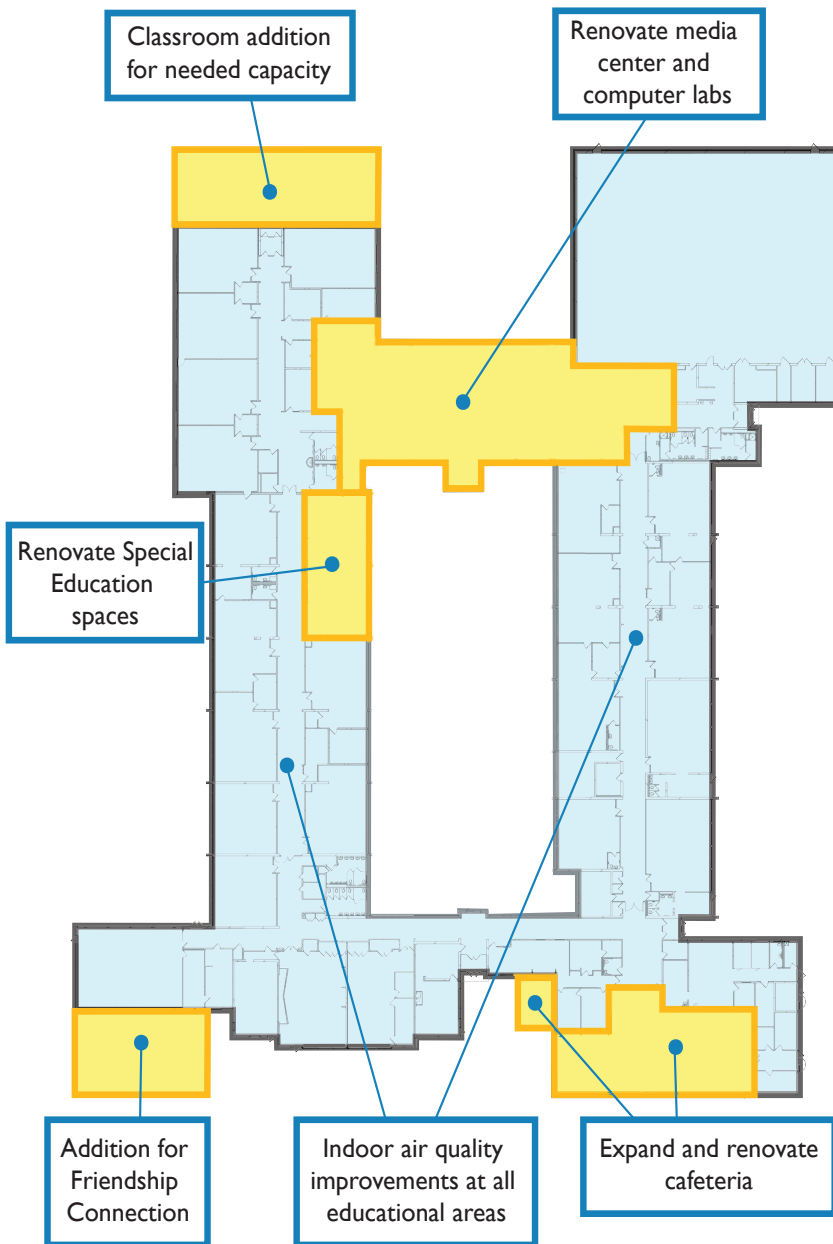

EDGERTON ELEMENTARY SCHOOL

1929 Edgerton St. in Maplewood

PROPOSED BUILDING PROJECTS

- Improving or replacing heating, ventilation, and air conditioning in classrooms and teaching spaces
- Repairing and/or replacing roof
- Repairing paving
- Adding classrooms for capacity)
- Adding classroom for dedicated Friendship Connection room
- Renovating Special Education areas to align with student needs
- Renovating media center including computer lab
- Renovating and expanding cafeteria space to accommodate student capacity

YEAR BUILT: 1952

ADDITIONS/RENOVATIONS: 1955, 1961, 1967, 1969, 1996, 2004

GRADES SERVED: K-6

2016-17 ENROLLMENT: 490

For more information or to ask a question, visit isd623.org/buildingbond2017 or call 651-635-1605