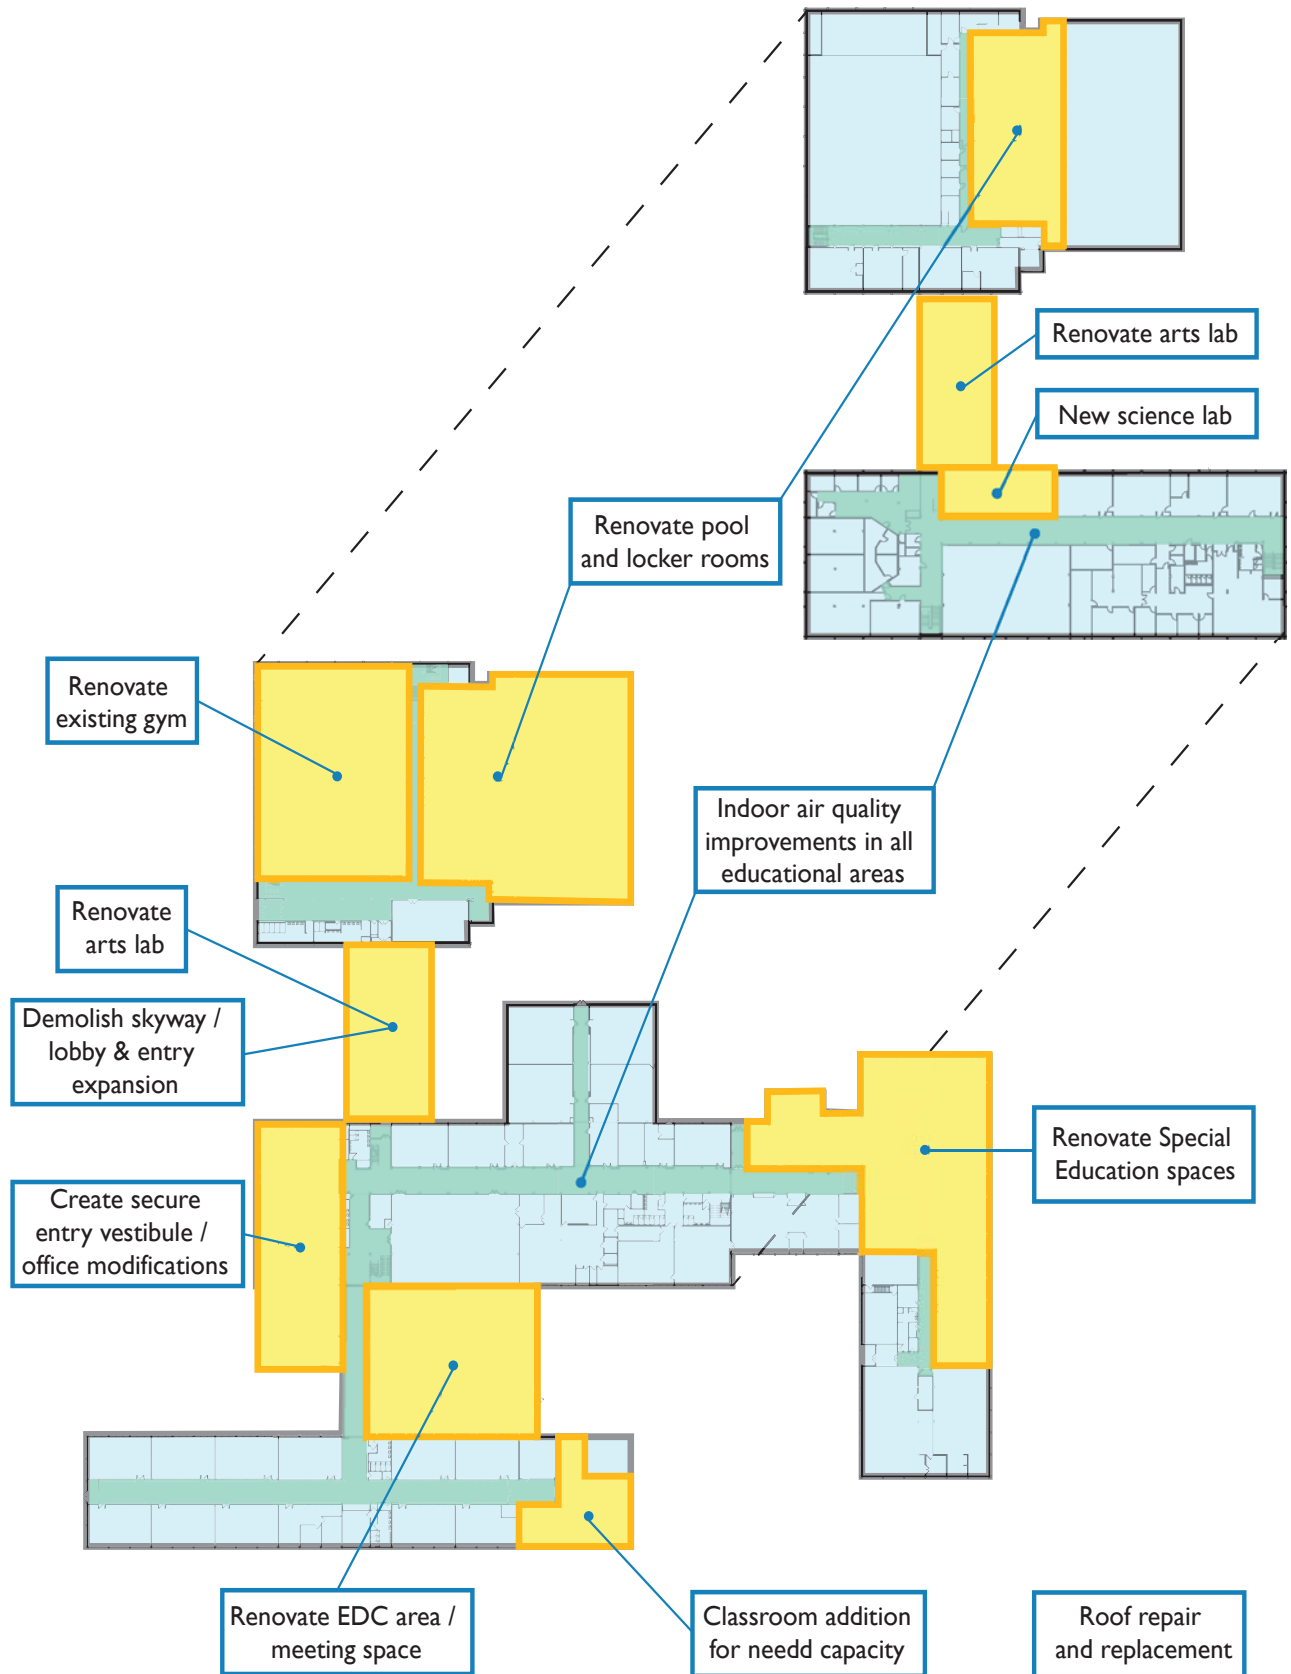

FAIRVIEW COMMUNITY CENTER

1910 County Road B West in Roseville

PROPOSED BUILDING PROJECTS

- Improving and/or replacing heating, ventilation, and air conditioning in all classrooms and teaching spaces
- Repairing and replacing roof
- Repairing paving
- Adding classrooms for Early Childhood
- Renovating to create a science lab for Fairview Alternative High School students
- Renovating of Special Education areas to align with student needs
- Adding a new secure vestibule including office modifications, new lobby, and demolition of skyway
- Upgrading and renovating pool, gymnasium, and locker rooms
- Renovating Education Development Center (EDC) spaces for staff training, collaborative learning, and community meeting spaces
- Revising traffic patterns and parking lot to improve pedestrian and vehicular safety

YEAR BUILT

1956

ADDITIONS OR RENOVATIONS

1957, 1969, 1973

PROGRAMS BASED AT FAIRVIEW

Roseville
Community
Education

Early Childhood
Special Education

Roseville Area
Senior Program