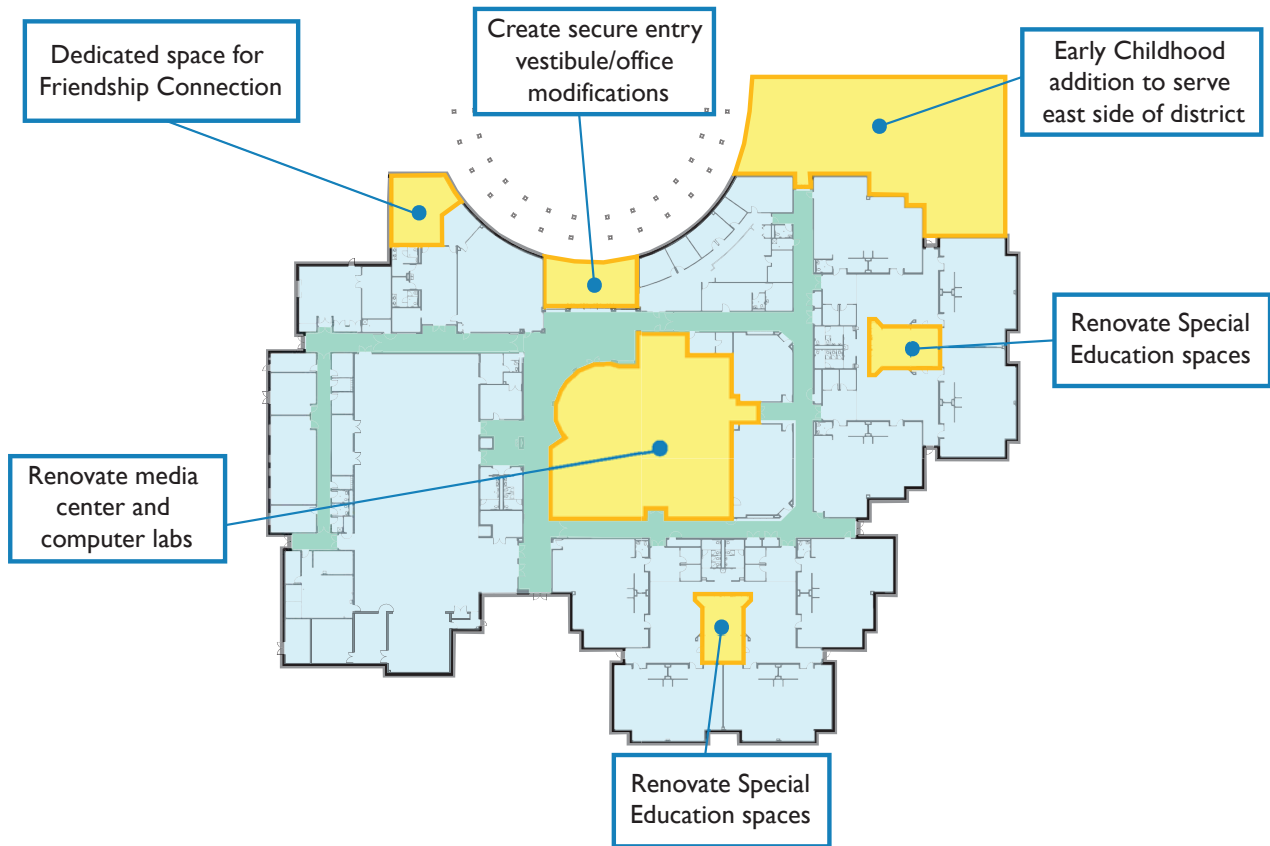

HARAMBEE ELEMENTARY SCHOOL

30 County Road B East in Maplewood

PROPOSED BUILDING PROJECTS

- Improving heating, ventilation, and air conditioning
- Repairing and/or replacing roof
- Adding Early Childhood to create a new center-based program on the east side of the school district
- Building secure front entrance including office conversion for direct view of main entry
- Renovating to create a dedicated Friendship Connection room
- Renovating Special Education areas to align with student needs
- Renovating media center including computer lab