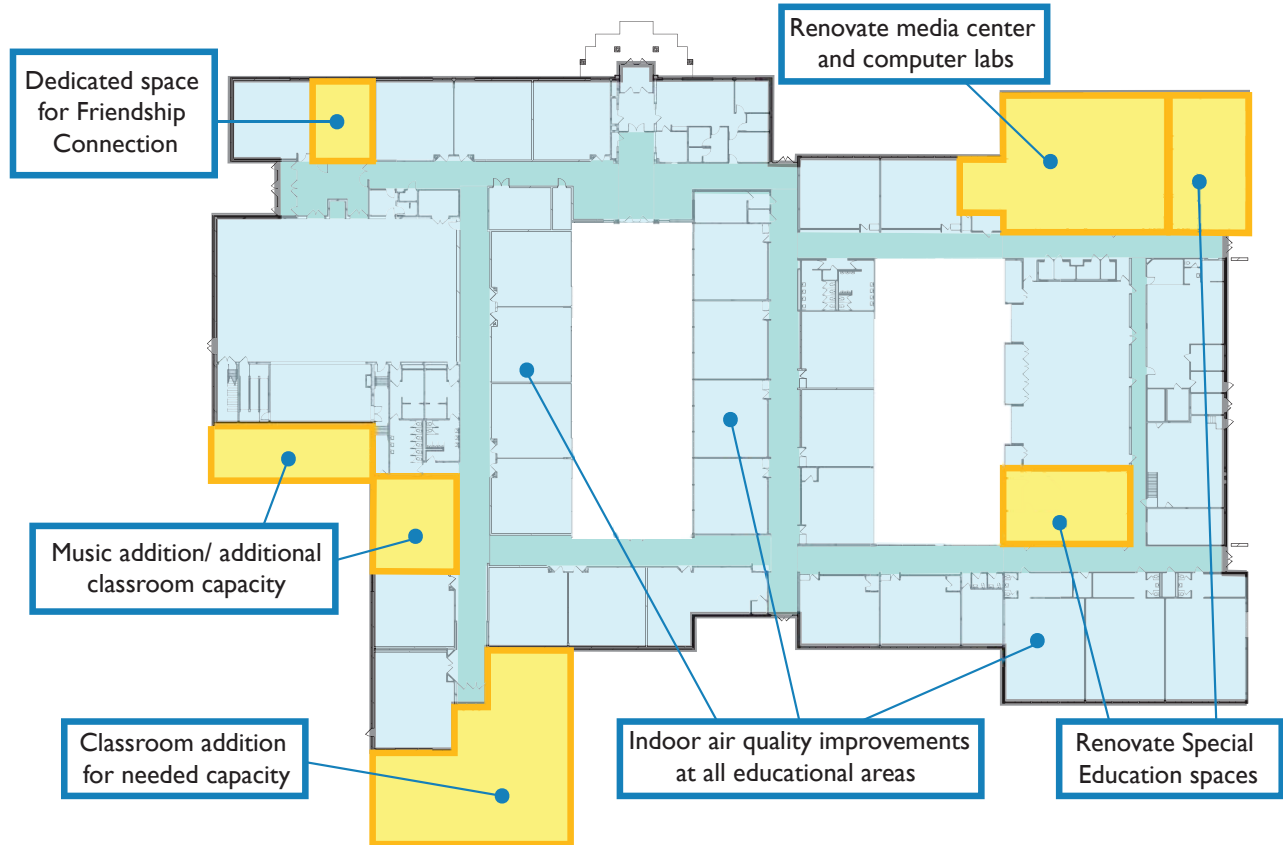

LITTLE CANADA ELEMENTARY SCHOOL

400 Eli Road in Little Canada

PROPOSED BUILDING PROJECTS

- Improving and/or replacing heating, ventilation, and air conditioning for classrooms and teaching spaces
- Repairing and/or replacing roofs
- Repairing paving
- Adding classrooms for capacity
- Adding music room
- Converting existing music room to classroom for capacity
- Renovating to create a dedicated Friendship Connection room
- Renovating Special Education areas to align with student needs
- Renovating media center including computer lab