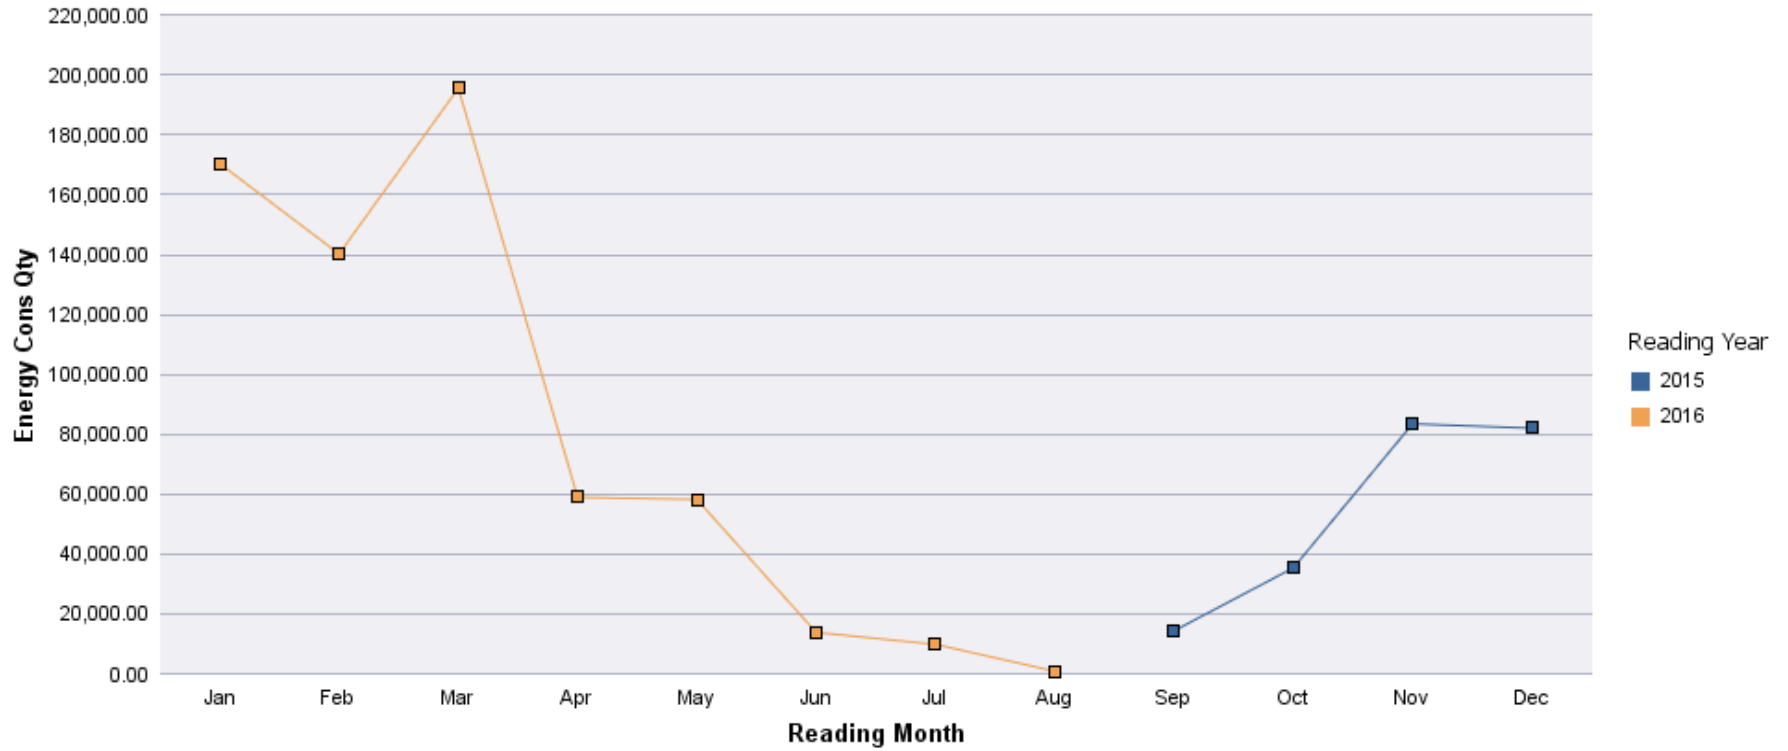

Gas Consumption

Readings	Jan	Feb	Mar	Apr	May	Jun	Jul	Aug	Sep	Oct	Nov	Dec	Totals
2015									14,453	35,457	83,559	82,110	215,579
2016	170,435	140,288	195,566	59,022	58,303	13,920	9,926	969					648,429
Totals	170,435	140,288	195,566	59,022	58,303	13,920	9,926	969	14,453	35,457	83,559	82,110	864,008