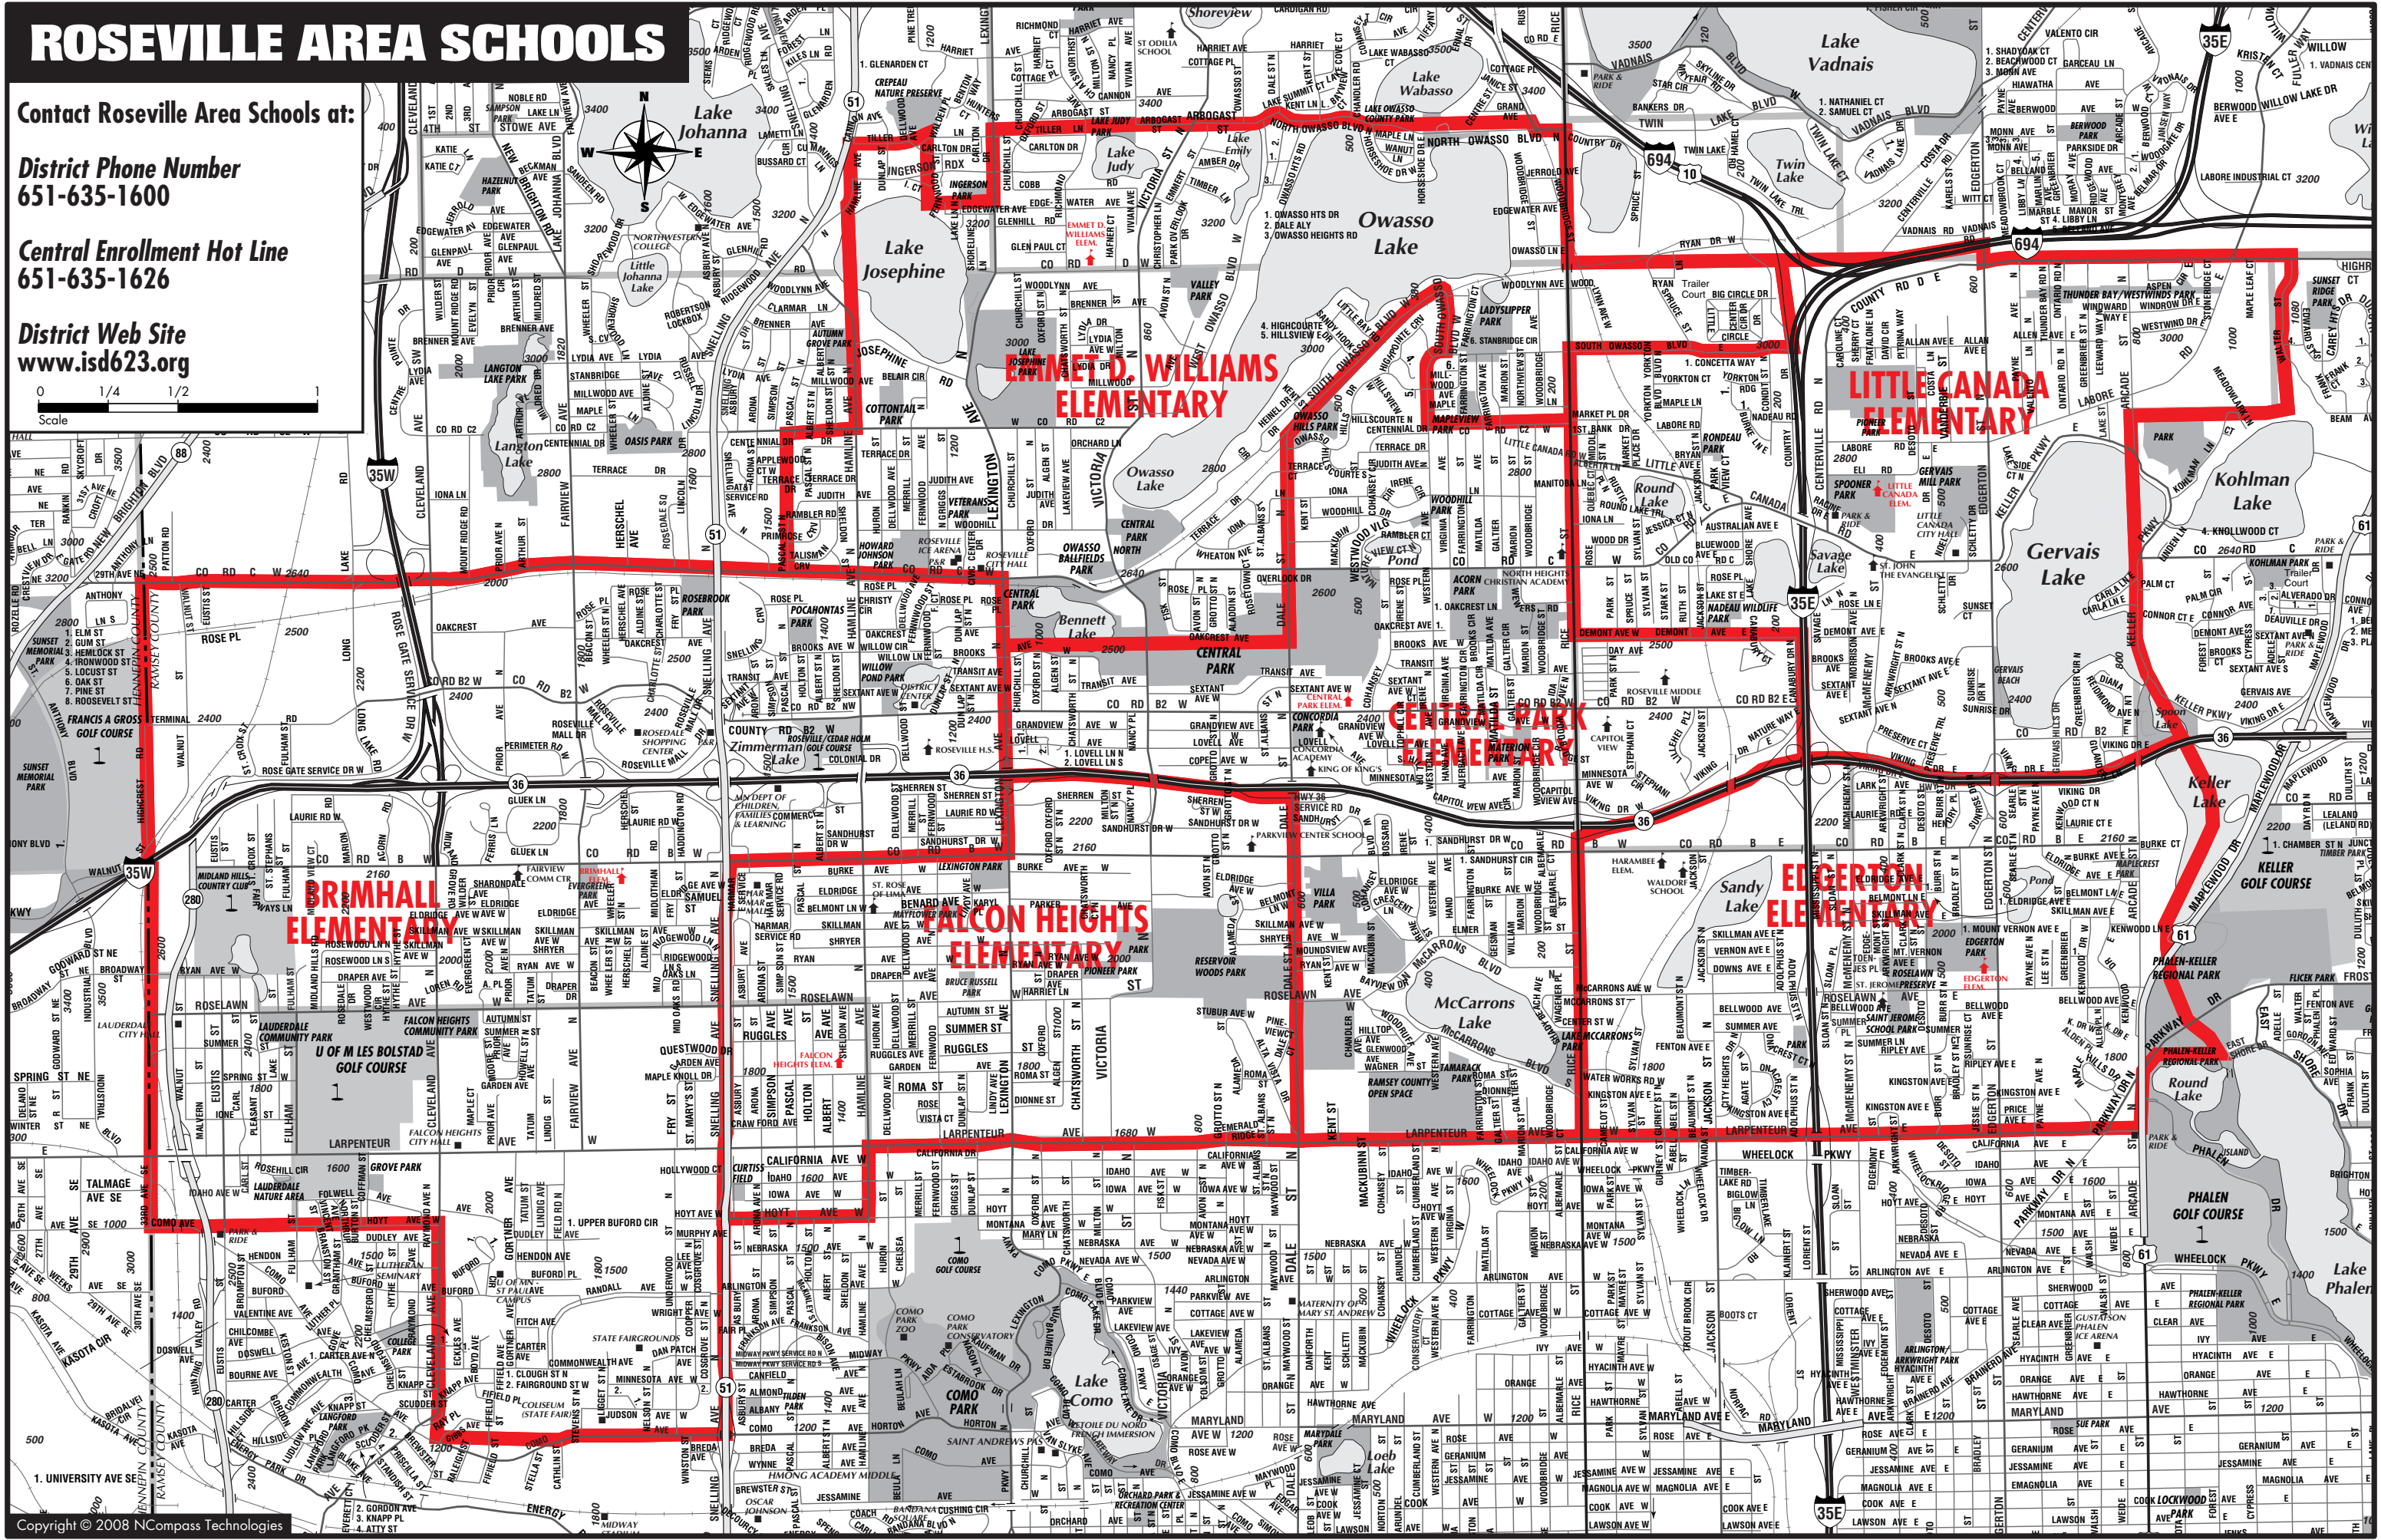

ROSEVILLE AREA SCHOOLS

Contact Roseville Area Schools at:

District Phone Number
651-635-1600

Central Enrollment Hot Line
651-635-1626

District Web Site
www.isd623.org

**WILLIAMS
ELEMENTARY**

**LITTLE CANADA
ELEMENTARY**

**BRIMHALL
ELEMENTARY**

**FALCON HEIGHTS
ELEMENTARY**

**CENTRAL PARK
ELEMENTARY**

**EDGERTON
ELEMENTARY**