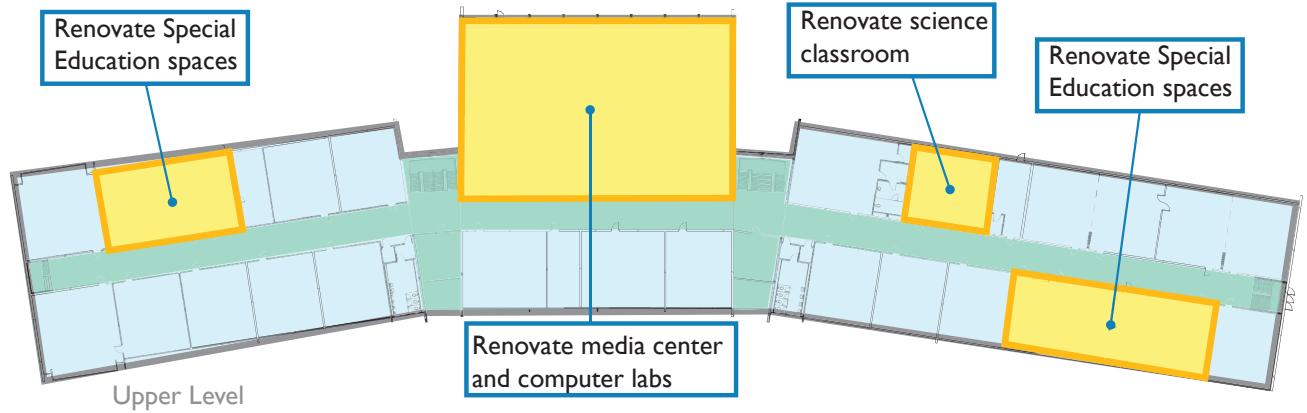

PARKVIEW CENTER SCHOOL

701 County Road B West in Roseville

PROPOSED BUILDING PROJECTS

- Improving and/or replacing heating, ventilation, and air conditioning in all classrooms and teaching spaces
- Repairing and replacing roof
- Adding new secure vestibule and office addition at main entry
- Converting existing office to classroom spaces for capacity
- Renovating for a dedicated Friendship Connection room
- Renovating Special Education areas to align with student needs
- Renovating of media center including computer labs
- Renovating to create science lab for middle school students
- Renovating music rooms
- Upgrading and renovating pool (including locker rooms)
- Revising traffic patterns and parking lot to improve pedestrian and vehicular safety
- Upgrading/improving soccer fields
- Removing deteriorated tennis courts