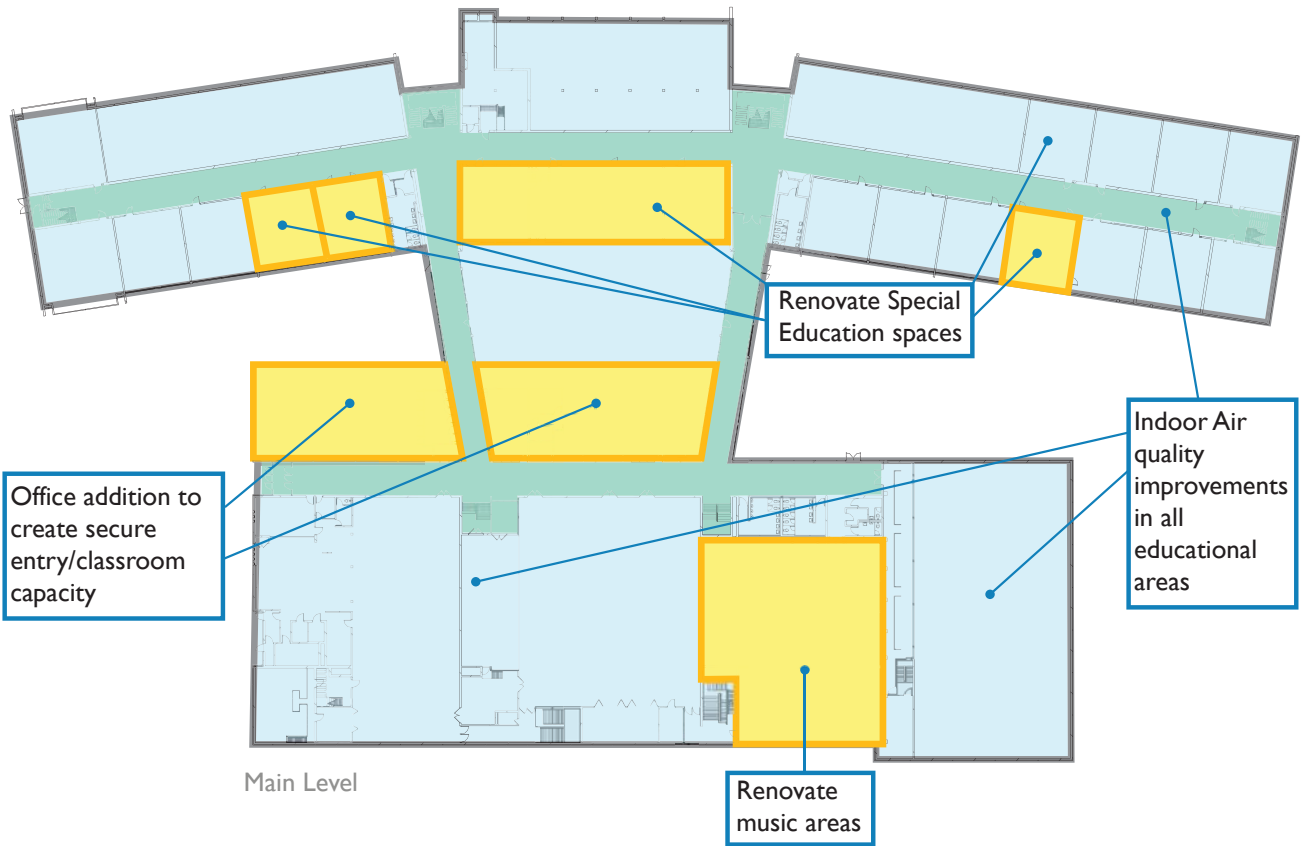

PARKVIEW CENTER SCHOOL

701 County Road B West in Roseville

PROPOSED BUILDING PROJECTS

- Improving and/or replacing heating, ventilation, and air conditioning in all classrooms and teaching spaces
- Repairing and replacing roof
- Adding new secure vestibule and office addition at main entry
- Converting existing office to classroom spaces for capacity
- Renovating for a dedicated Friendship Connection room
- Renovating Special Education areas to align with student needs
- Renovating of media center including computer labs
- Renovating to create science lab for middle school students
- Renovating music rooms
- Upgrading and renovating pool (including locker rooms)
- Revising traffic patterns and parking lot to improve pedestrian and vehicular safety
- Upgrading/improving soccer fields
- Removing deteriorated tennis courts

YEAR BUILT

1967

ADDITIONS OR RENOVATIONS

1969, 1975, 1997

GRADES SERVED

K-8

2016-17 ENROLLMENT

770